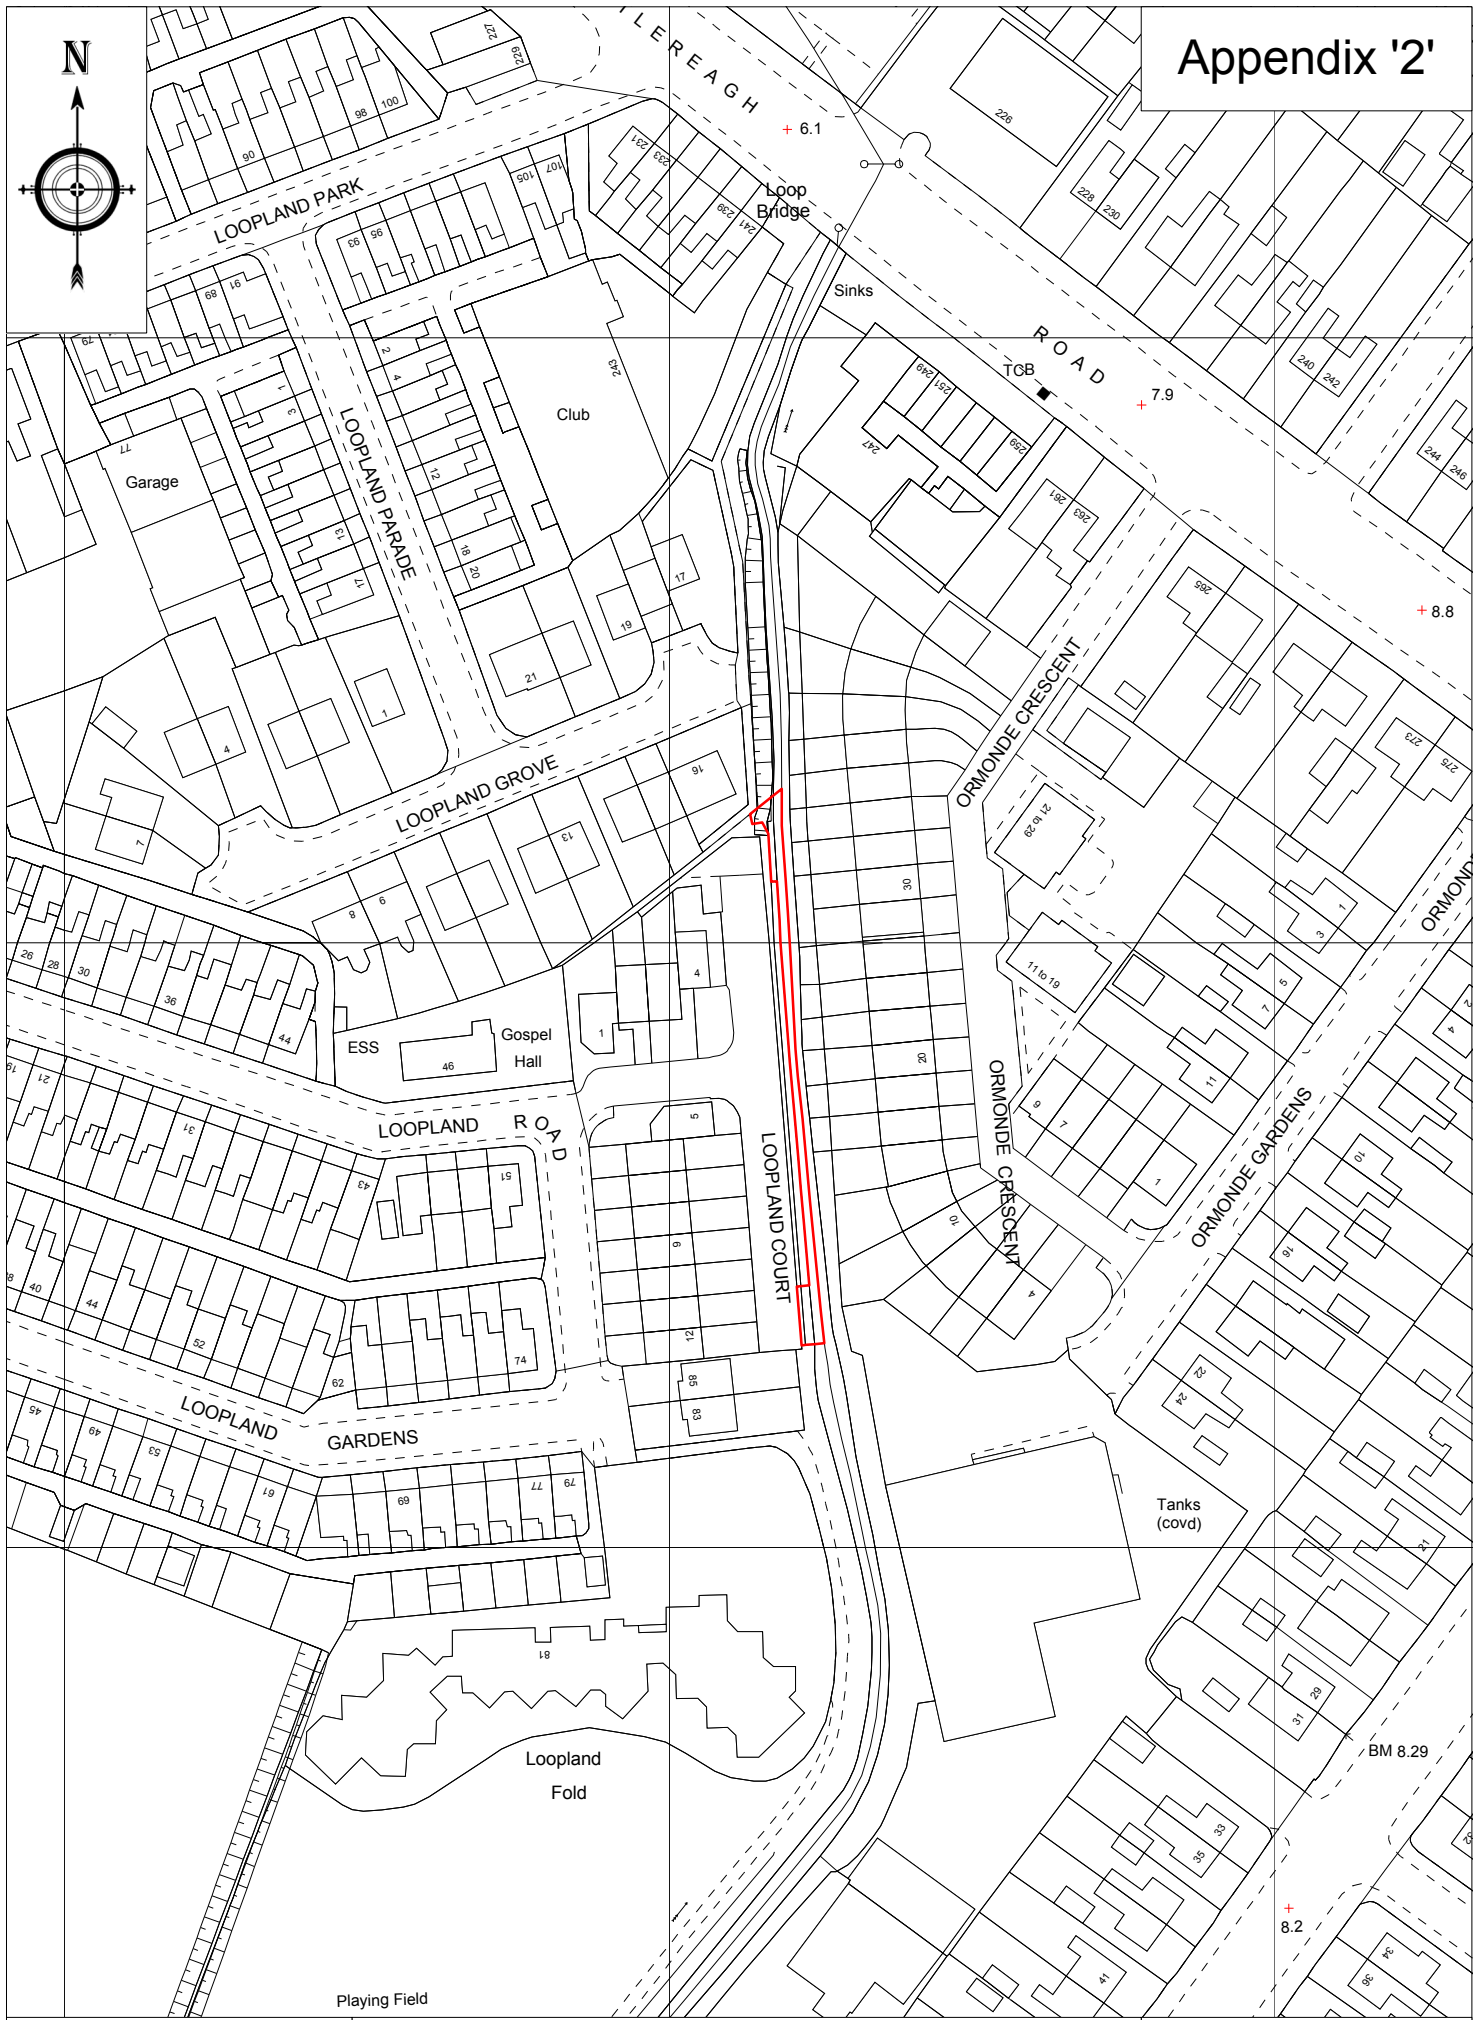

Appendix '2'

Scale 1:1250

Connswater Community Greenway - Plot 53a

Area 0.041 acres